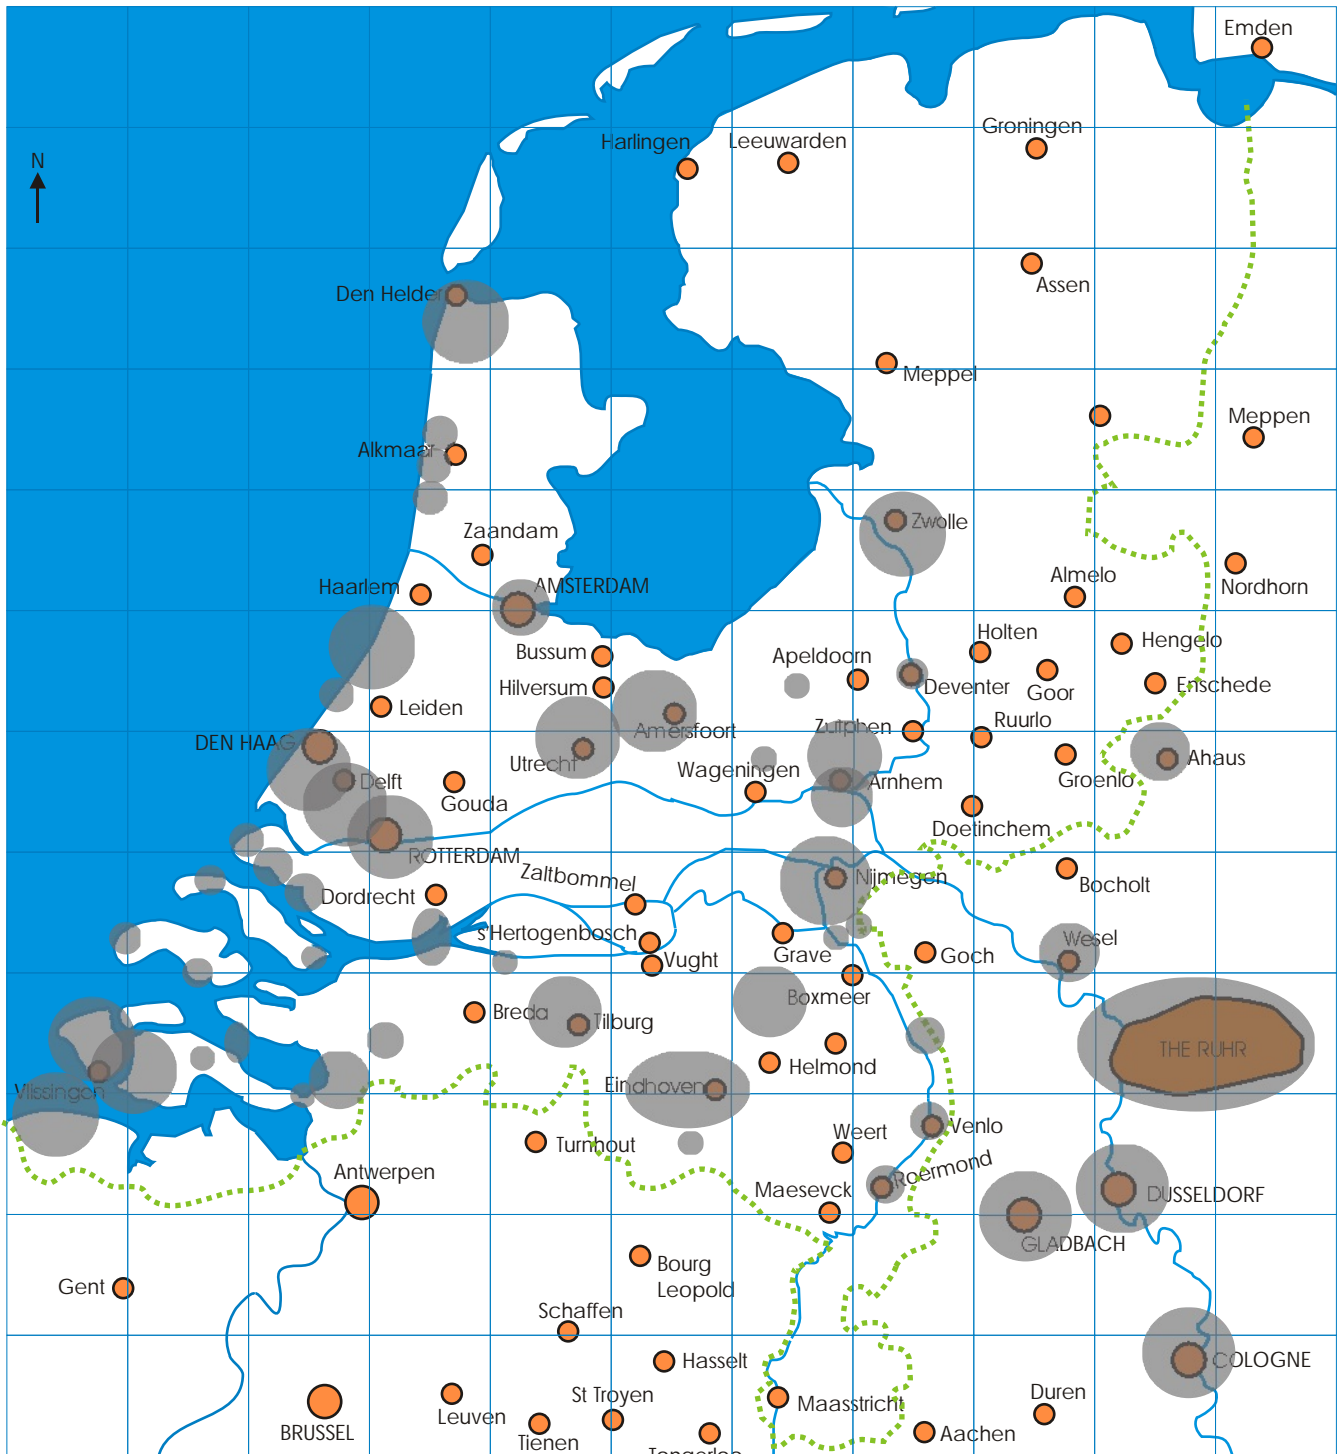

# The Netherlands 1944

FLAK INTELLIGENCE TRACE SEPT 1944

© Jim Wallman 2004

**FLAK CONCENTRATIONS**  
 Size indicates strength and range